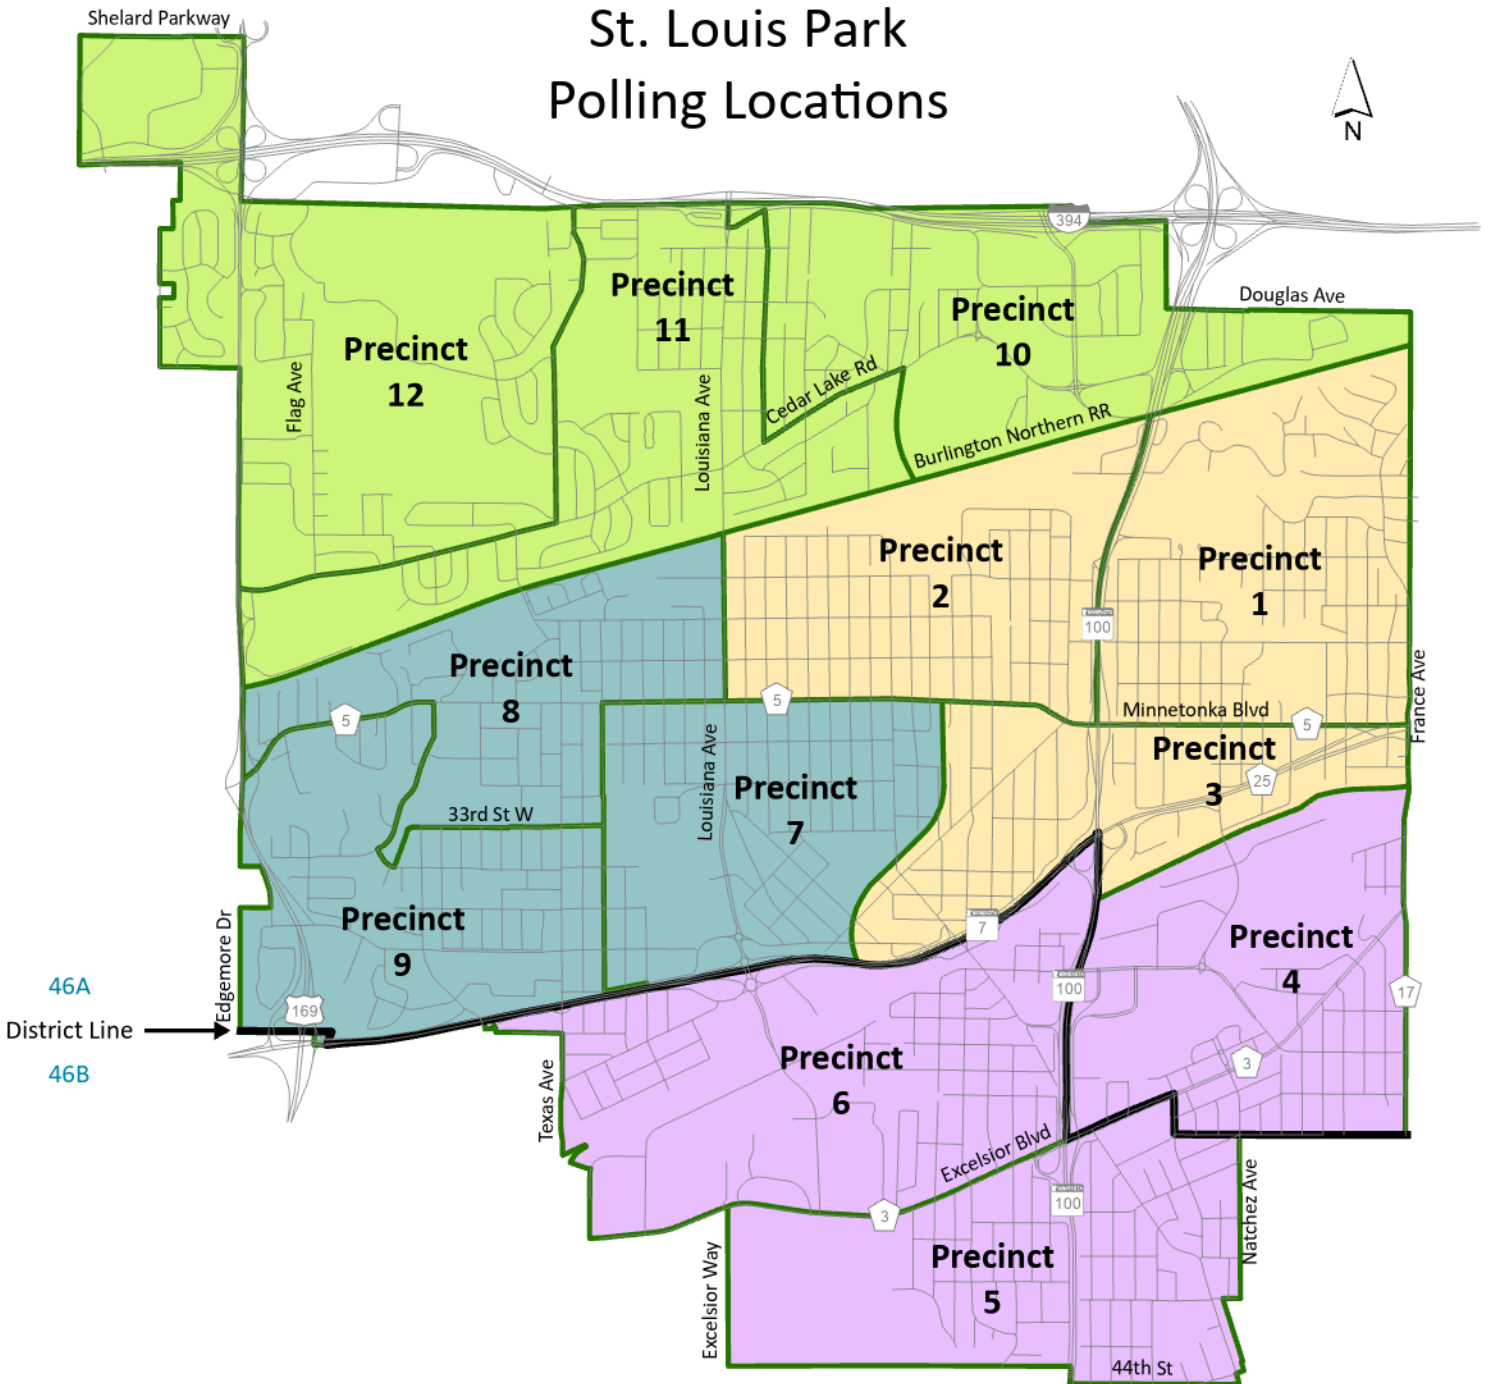

St. Louis Park Polling Locations

WARD 1
Precinct 1 - Beth El Synagogue, 5225 Barry St W
Precinct 2 - Wat Thai of Minnesota, 2544 Highway 100 S
Precinct 3 - St. Louis Park City Hall, 5005 Minnetonka Blvd

WARD 3
Precinct 7 - St. Louis Park Senior High School, 6425 33rd St W
Precinct 8 - Aquila Elementary School, 8500 31st St W
Precinct 9 - Lenox Community Center, 6715 Minnetonka Blvd

WARD 2
Precinct 4 - St. Louis Park Rec Center, 3700 Monterey Dr
Precinct 5 - Vista Lutheran Church, 4003 Wooddale Ave
Precinct 6 - St. Louis Park Municipal Service Center, 7305 Oxford St

WARD 4
Precinct 10 - St. Louis Park Middle School, 2025 Texas Ave S
Precinct 11 - Park Harbor Church, 1615 Texas Ave S
Precinct 12 - Westwood Hills Nature Center, 8300 W Franklin Ave